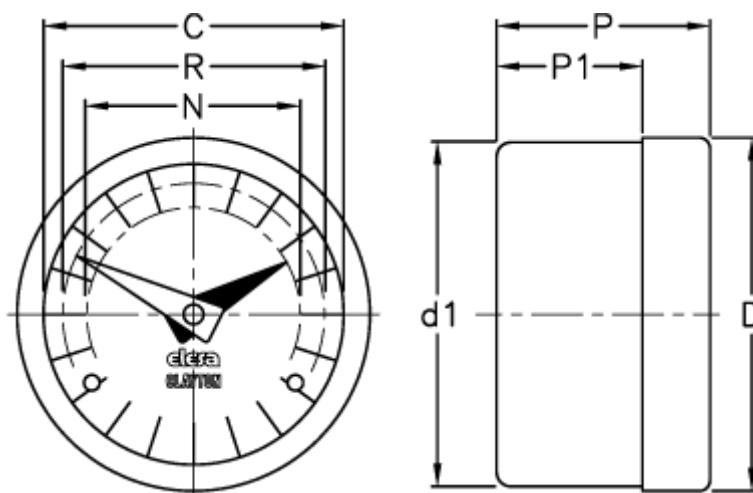

Data Sheet

Article number: 2307070121
Description: E+G Gravity indicator
GA11-0100-D

Measures

C = 42
D = 49.8
D1 = 48.2
N = 30
P = 30
P1 = 23.0
R = 37